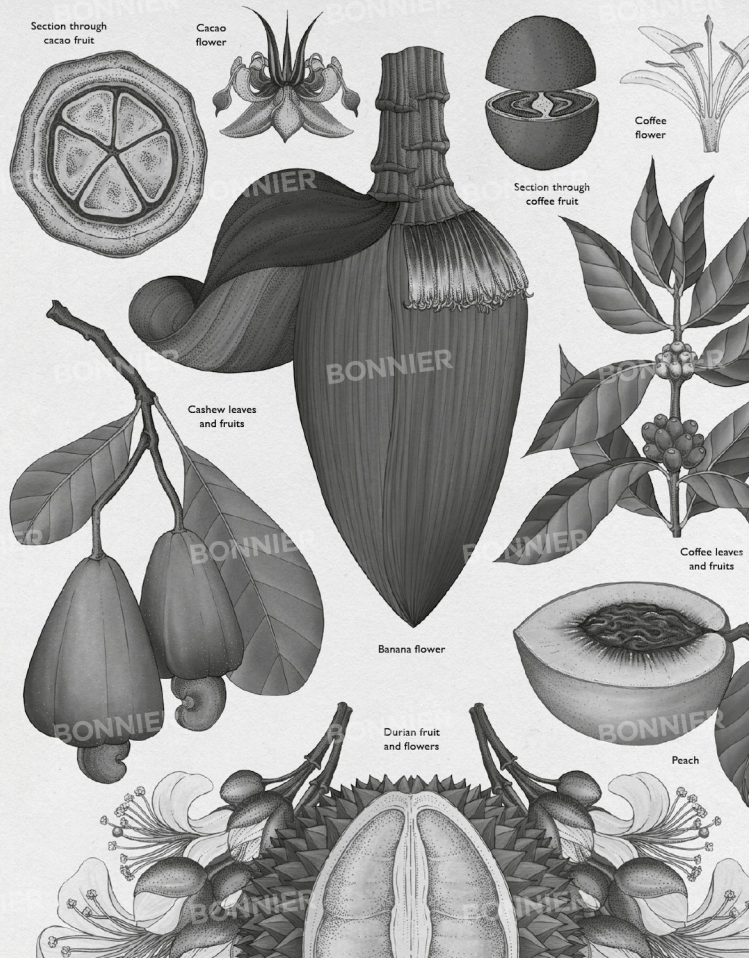

Curated by **KATIE SCOTT**

Red seaweed

Fossil segment of red algae

Lyrella hennedyi var. neapolitana

Fossil segment of green algae

Rhopaneis amphiceras

Pedastrum simplex

Acetabularia acetabulum

Mic...

Bird's nest fungus

Veiled lady

Golden shield lichen

Red Marasmius

Pixie-cup lichen

Enokitake mushroom

Fly agaric

Cannonball tree

Rubber tree

Rubber tree seed pod

Section through akee, breadfruit

Section through cacao fruit

Cacao flower

Section through coffee fruit

Coffee flower

Cashew leaves and fruits

Coffee leaves and fruits

Banana flower

Durian fruit and flowers

Peach

Fuchsia

Southern magnolia

King protea  
Cape artichoke