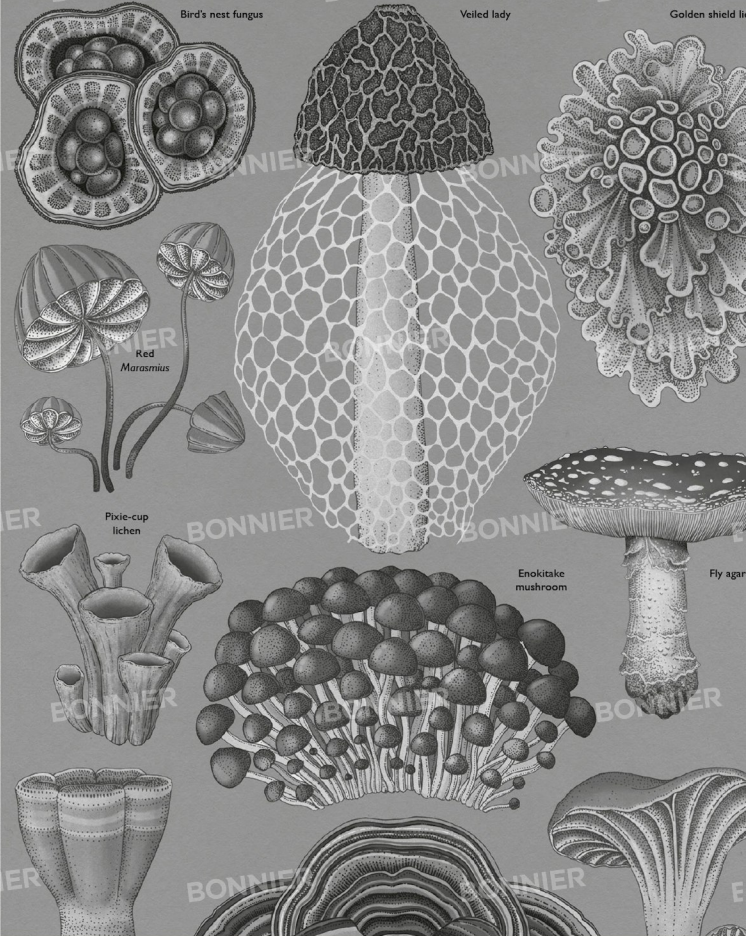

# POSTER BOOK

28 PULL OUT POSTERS INSIDE

Welcome  
to the  
*Museum*

ADMIT ALL

Royal  
Botanic  
Gardens **Kew**

**B**  
**I**  
**G**  
**P**  
**I**  
**C**  
**T**  
**U**  
**R**  
**E**  
**P**  
**R**  
**E**  
**S**

Curated by **KATIE SCOTT**

Red seaweed

Fossil segment of red algae

Lyrella hennedyi var. neapolitana

Fossil segment of green algae

Rhopaneis amphiceras

Pedastrum simplex

Acetabularia acetabulum

Mic...

Bird's nest fungus

Veiled lady

Golden shield lichen

Red Marasmius

Pixie-cup lichen

Enokitake mushroom

Fly agaric

Cannonball tree

Rubber tree

Rubber tree seed pod

Section through akee, breadfruit

Section through cacao fruit

Cacao flower

Section through coffee fruit

Coffee flower