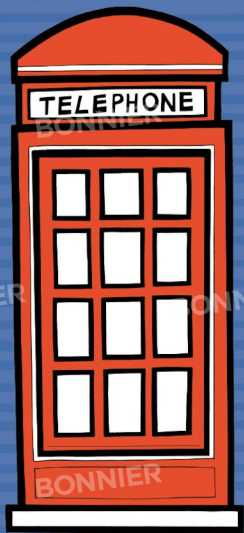

Jane foster's

London

red bus

black cab

post box

squirrel

bowler hat

Big Ben

London Eye

pigeon

cup of tea

cake

fox

palace guard

telephone box

fish and chips

strawberries
and cream

tennis racket

wellington boots

umbrella

raven

Tower Bridge

Crown jewels

corgi