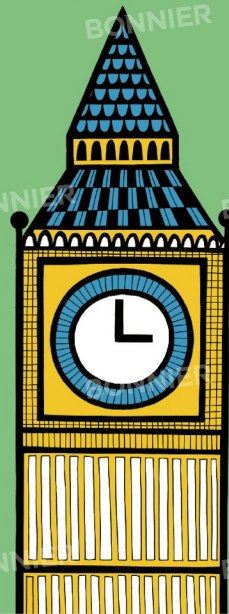

Jane foster's

London

red bus

black cab

post box

squirrel

bowler hat

Big Ben

London Eye

pigeon

cup of tea

cake

fox

palace guard

telephone box

fish and chips

strawberries
and cream

tennis racket

wellington boots

umbrella

raven

Tower Bridge

Crown jewels

corgi