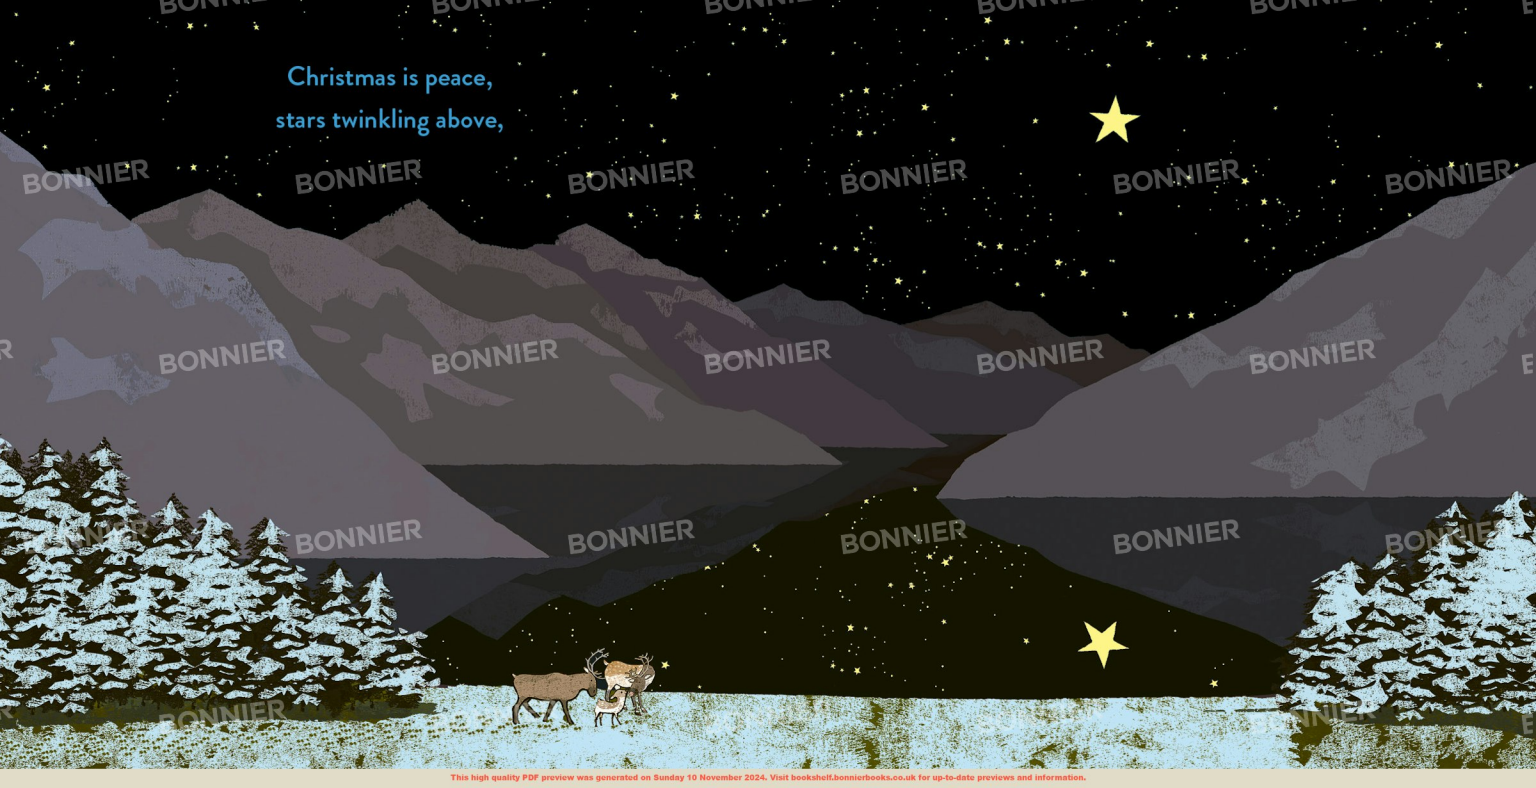

A winter scene with snow-covered trees and a large red title. The trees are dark green with white snow on their branches and trunks. The ground is covered in a thick layer of white snow. The title "CHRISTMAS IS LOVE" is written in a large, bold, red, sans-serif font.

CHRISTMAS IS LOVE

Emma Dodd

Christmas is snow
upon the ground,
the air filled with snowflakes
whirling around.

Christmas is giving
gifts under the tree
and time spent together,
just you and me.

Christmas is joy
that's overflowing.

It's sparkling eyes
and faces glowing.

Christmas is sharing
laughter and fun

and being with family,
old and young.

Christmas is happiness,
smiles of surprise,

the warmth of affection
that lights up your eyes.

Christmas is kisses
and snuggles so tight,
a wonderful feeling
that everything's right.

Christmas is love
that lasts all year.

It's all of us,
together, here.

Christmas is peace,
stars twinkling above,

a night of sweet dreams
and a heart full of love.