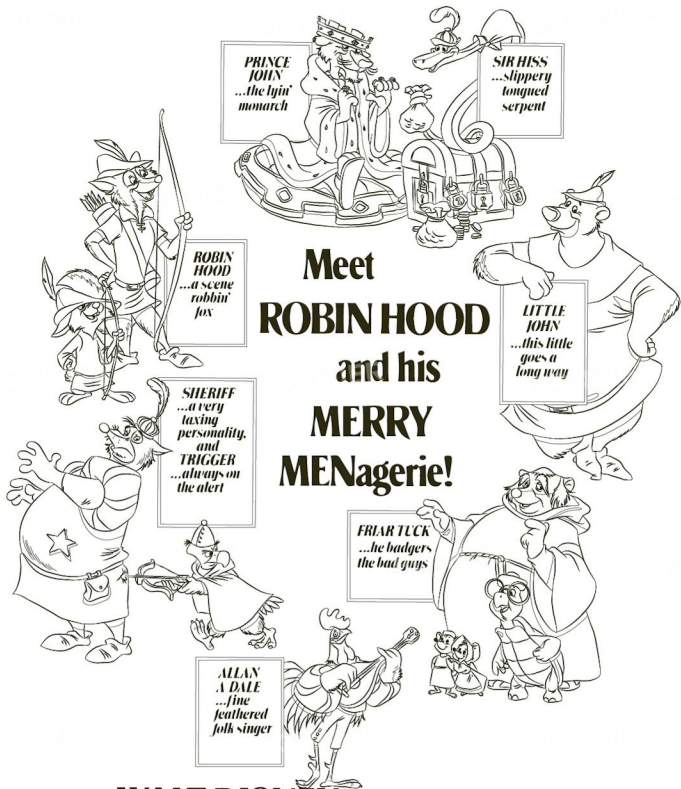

# Sleeping Beauty

**ALL ABOARD!**

# FRONTIERLAND

**at the  
MAIN ST.**

**FRONTIERLAND  
ON TOMORROWLAND**

**Disney's**

Clang! Clang!

Here comes the  
boy in the red coat, dragging a load of laughs in  
his whizzing wagon!... One of the funniest yet.  
Watch for it at your favorite movie!

WALT DISNEY'S  
*Donald Duck*  
in **FIRE CHIEF**

Disney  
**Winnie  
the  
Pooh**

Meet  
**ROBIN HOOD**  
and his  
**MERRY  
MENagerie!**

WALT DISNEY PRODUCTIONS'  
**Robin Hood**

# MICKEY MOUSE