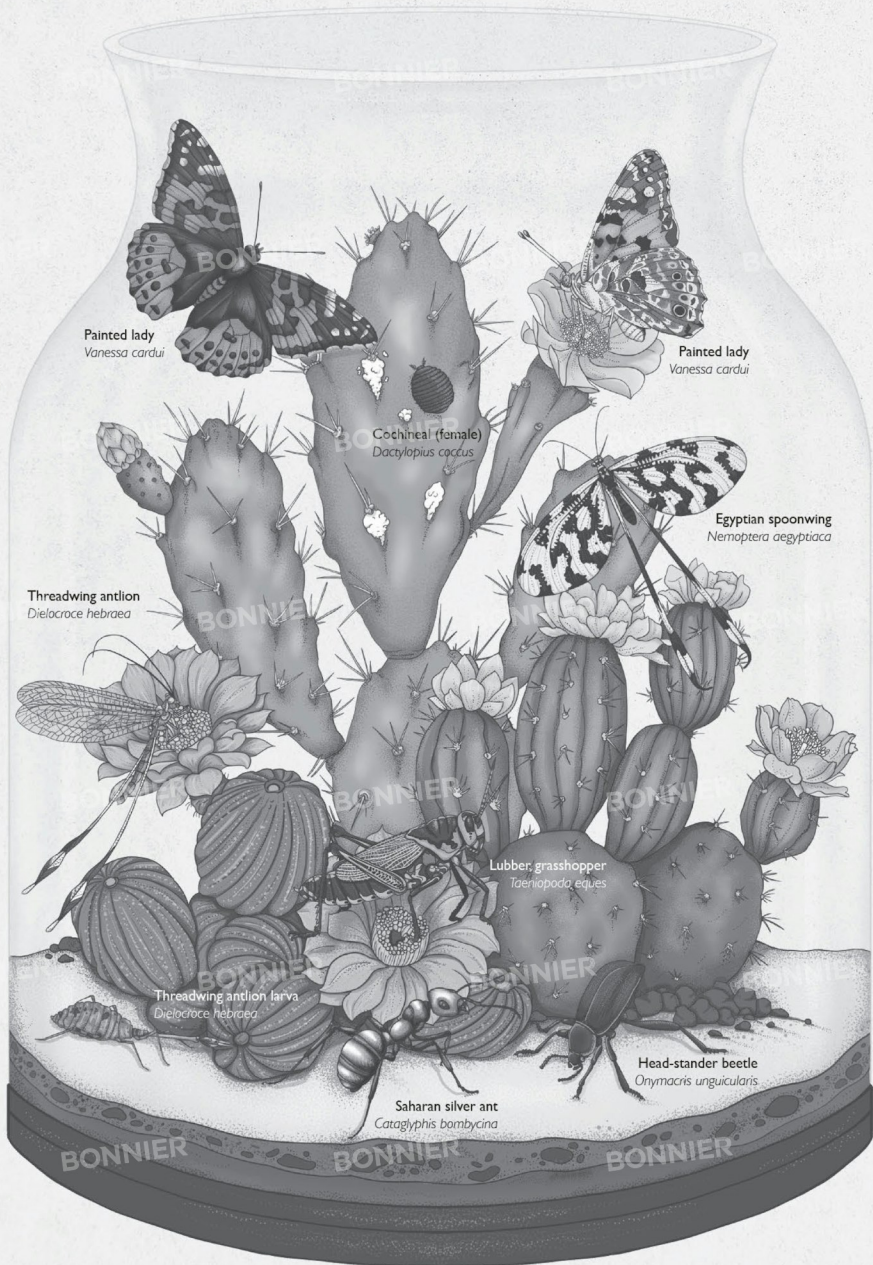

Panzer's nomad bee
Nomada panzeri

Hairy-footed
flower bee (female)
Anthophora plumipes

Stingless bee
Melipona beecheii

Orchid bee
Euglossa imperialis

Hill cuckoo
bumblebee (female)
Bombus rupestris

Leafcutter ant (queen)
Atta cephalotes

Leafcutter ant (minim)

Leafcutter ant (media)

Leafcutter ant (soldier)

Leafcutter ant (male)

Deserts

Painted lady
Vanessa cardui

Painted lady
Vanessa cardui

Cochineal (female)
Dactylopius coccus

Egyptian spoonwing
Nemoptera aegyptiaca

Threadwing antlion
Dielisroce hebraea

Lubber grasshopper
Taeniopoda eques

Threadwing antlion larva
Dielisroce hebraea

Head-stander beetle
Onymacris unguicularis

Saharan silver ant
Cataglyphis bombycina