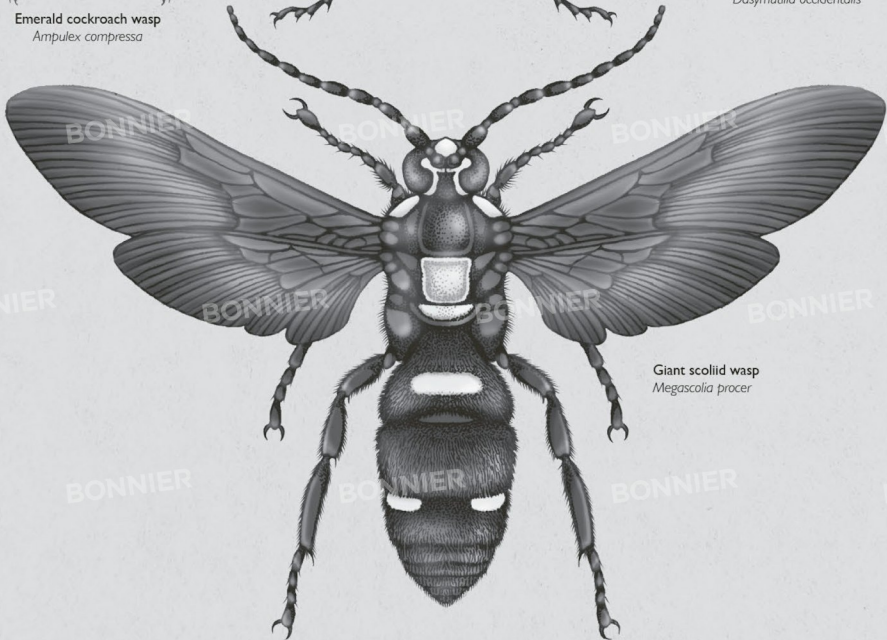

Puss moth
caterpillar
Cerura vinula

Archaeopteryx

European beewolf
Philanthus triangulum

Giant Asian hornet
Vespa mandarinia

Common wasp
Vespula vulgaris

Emerald cockroach wasp
Ampulex compressa

Tarantula hawk wasp
Pepsis grossa

Red velvet ant (female)
Dasytilla occidentalis

Giant scoliid wasp
Megascolia procer

Stag beetle (male)
Lucanus cervus

Seven-spot ladybird
Coccinella septempunctata

Mexican bean beetle
Epilachna varivestis

Eyed ladybird
Anatis ocellata

Harlequin ladybird
Harmonia axyridis

22-spot ladybird
Psylliobora vigintiduopunctata

Striped ladybird
Micraspis frenata

Steelblue ladybird
Halmus chalybeus

Pink-spotted ladybird
Coleomegilla maculata