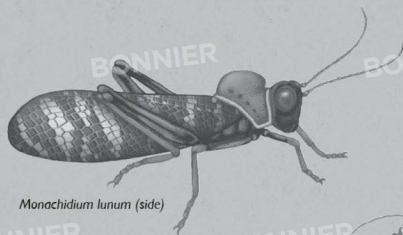

Jungle nymph
Heteropteryx dilatata

Hypothesis sp.

Scarce swallowtail
Iphiclydes podalirius

Giant blue morpho
Morpho didius

House cricket
Acheta domestica

Stone grasshopper
Trachypetrella anderssonii

Wetapunga
Deinacrida heteracantha

Hooded grasshopper
Teratodes monticolis

Rainbow katydid
Vestria sp.

Desert locust
Schistocerca gregaria

Monachidium lunum (side)

European mole cricket
Gryllotalpa gryllotalpa

Monachidium lunum (front)

Ponds, Streams and Rivers

House fly egg

House fly larva

House fly pupa

Antarctic midge
Belgica antarctica

Marmalade hoverfly
Episyrphus balteatus

House fly
Musca domestica

Tsetse fly
Glossina morsitans

Bee-fly
Bombylus major