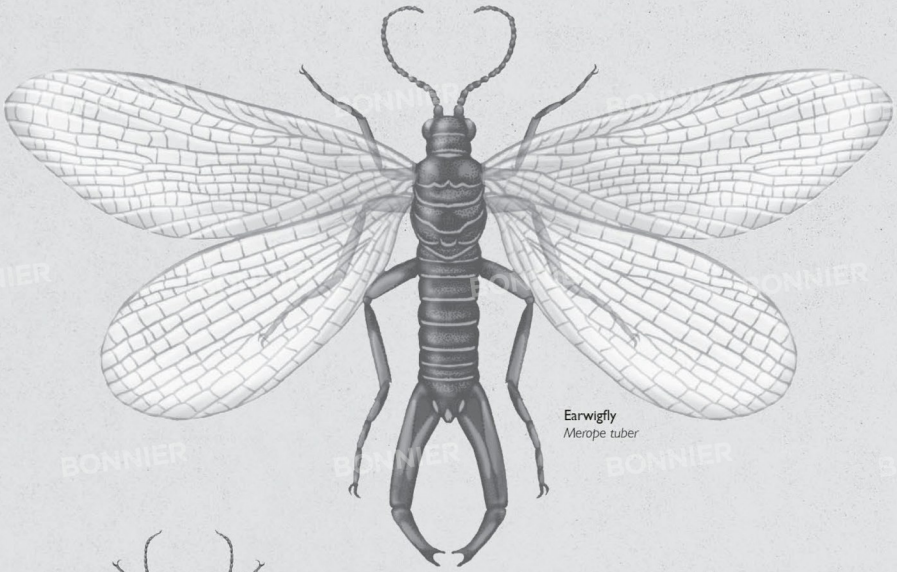

Leafcutter ant (minim)

Leafcutter ant (media)

Leafcutter ant (soldier)

Leafcutter ant (male)

Deserts

Painted lady
Vanessa cardui

Painted lady
Vanessa cardui

Cochineal (female)
Dactylopius coccus

Egyptian spoonwing
Nemoptera aegyptiaca

Threadwing antlion
Dielisroce hebraea

Lubber grasshopper
Taeniopoda eques

Threadwing antlion larva
Dielisroce hebraea

Head-stander beetle
Onymacris unguicularis

Saharan silver ant
Cataglyphis bombycina

Earwigfly
Meropse tuber

Snow flea
Boreus hyemalis

Rabbit flea
Spilopsyllus cuniculi

European scorpionfly
Panorpa communis

European scorpionfly larva

Owfly
Libellula coccaeus

Green lacewing
Chrysopa perla

Alderfly
Sialis lutaria