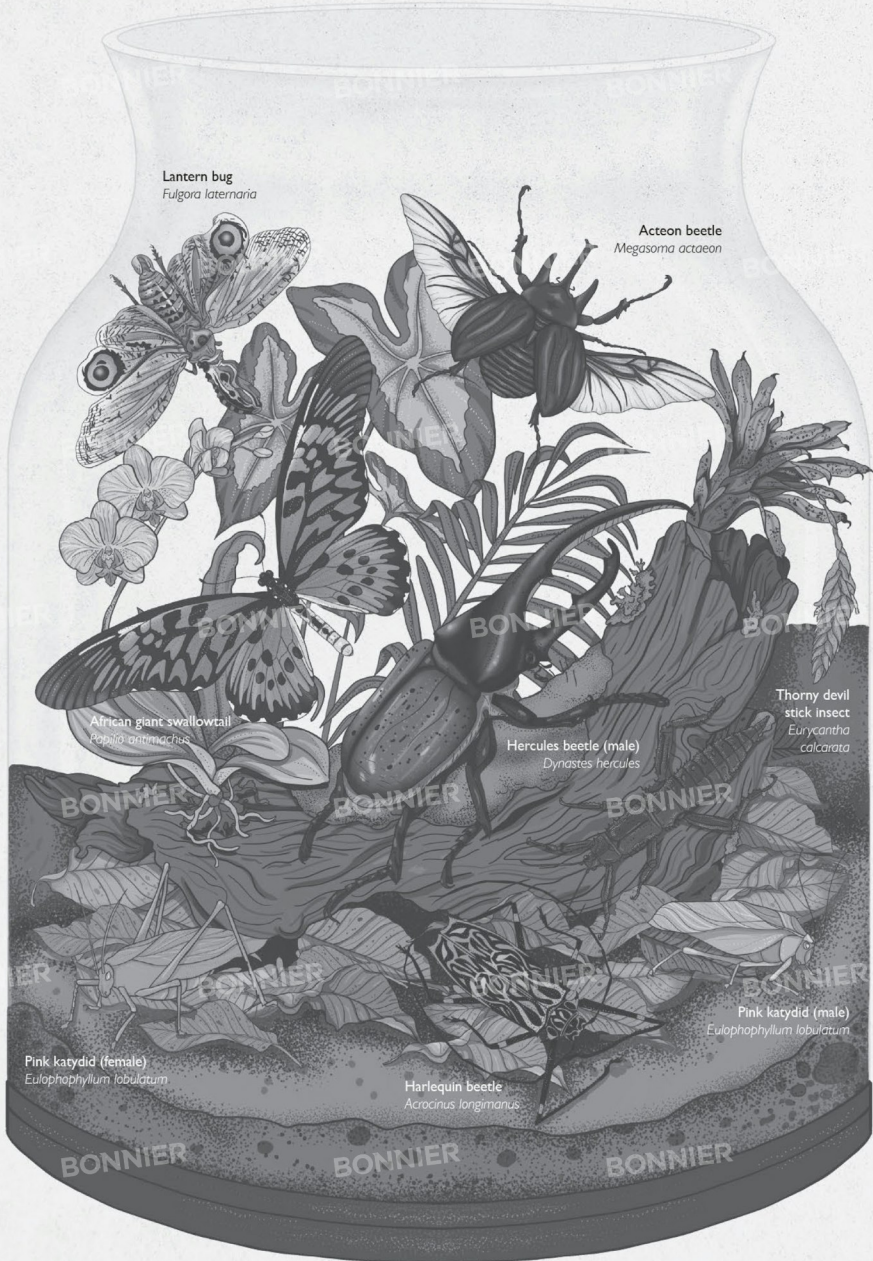

Red velvet ant (female)
Dasytilla occidentalis

Giant scoliid wasp
Megascolia procer

Stag beetle (male)
Lucanus cervus

Seven-spot ladybird
Coccinella septempunctata

Mexican bean beetle
Epilachna varivestis

Eyed ladybird
Anatis ocellata

Harlequin ladybird
Harmonia axyridis

22-spot ladybird
Psylliobora vigintiduopunctata

Striped ladybird
Micraspis frenata

Steelblue ladybird
Halmus chalybeus

Pink-spotted ladybird
Coleomegilla maculata

Yellow-shouldered ladybird
Apolinus lividigaster

Tropical Rainforests

Lantern bug
Fulgora lateraria

Acteon beetle
Megasoma octaeon

African giant swallowtail
Papilio amimachus

Hercules beetle (male)
Dynastes hercules