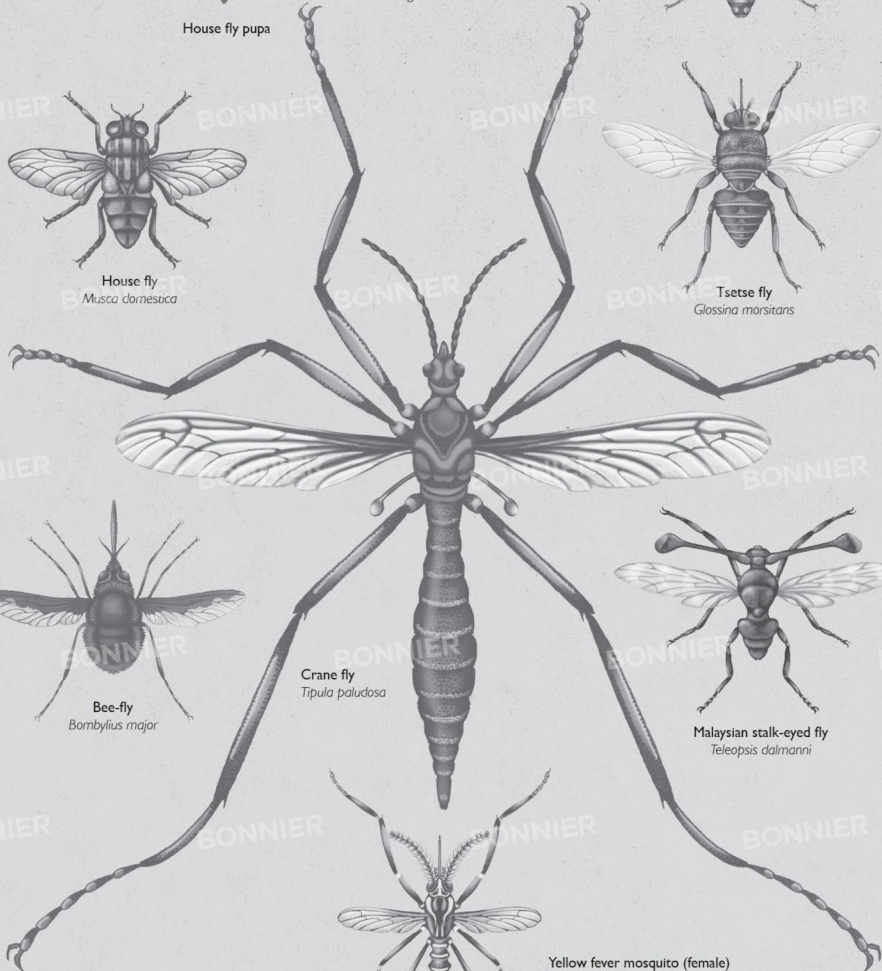

Hooded grasshopper
Teratodes monticolis

Rainbow katydid
Vestria sp.

Desert locust
Schistocerca gregaria

Monachidium lunum (side)

European mole cricket
Gryllotalpa gryllotalpa

Monachidium lunum (front)

Ponds, Streams and Rivers

House fly egg

House fly larva

House fly pupa

Antarctic midge
Belgica antarctica

Marmalade hoverfly
Episyrphus balteatus

House fly
Musca domestica

Tsetse fly
Glossina morsitans

Bee-fly
Bombylus major

Crane fly
Tipula paludosa

Malaysian stalk-eyed fly
Teleopsis dalmanni

Yellow fever mosquito (female)
Aedes aegypti

Garden tiger moth
Arctia caja

Emperor gum moth
Opodiphthera eucalypti

Spanish moon moth
Graellsia isabellae