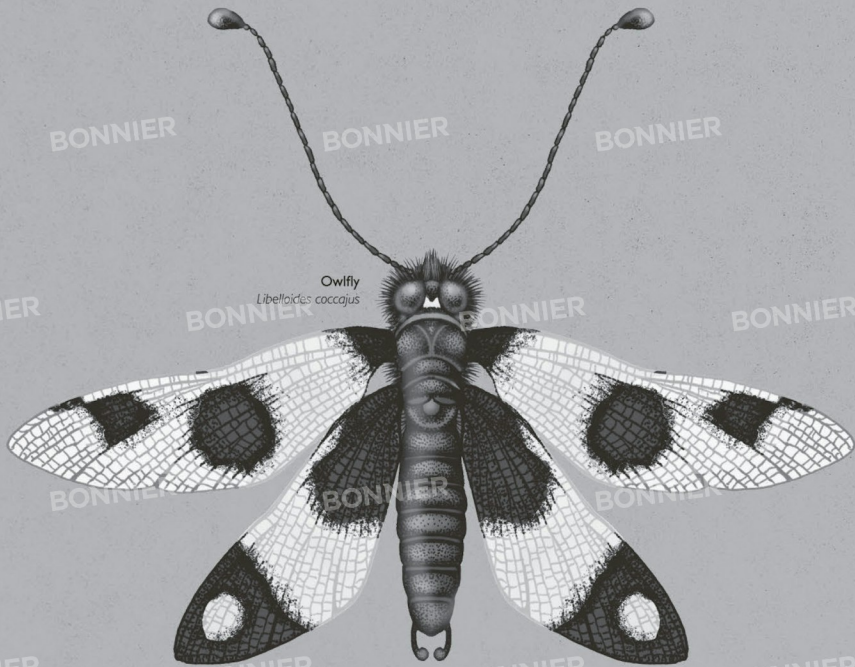

Egyptian spoonwing
Nemoptera aegyptiaca

Threadwing antlion
Dielisroce hebraea

Lubber grasshopper
Taeniopoda eques

Threadwing antlion larva
Dielisroce hebraea

Head-stander beetle
Onymacris unguicularis

Saharan silver ant
Cataglyphis bombycina

Earwigfly
Meropse tuber

Snow flea
Boreus hyemalis

Rabbit flea
Spilopsyllus cuniculi

European scorpionfly
Panorpa communis

European scorpionfly larva

Owfly
Libellula coccaeus

Green lacewing
Chrysopa perla

Alderfly
Sialis lutaria

Snakefly
Phaestigma notata

Common eastern firefly
Photinus pyralis

Bullet ant (worker)
Papaponera clavata

Bulldog ant (worker)
Myrmecia pyriformis

Honeypot ant (worker)
Camponotus inflatus

Fire ant (worker)
Solenopsis invicta

Pharaoh ant
Monomorium pharaonis

Spotted-winged antlion larva (side)

Spotted-winged antlion (adult)
Dendoleon obsolitus

Spotted-winged antlion larva (top)