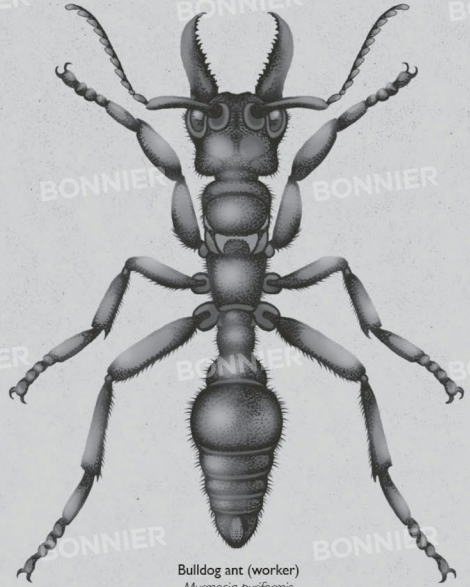

Egyptian spoonwing
Nemoptera aegyptiaca

Threadwing antlion
Dielisroce hebraea

Lubber grasshopper
Taeniopoda eques

Threadwing antlion larva
Dielisroce hebraea

Head-stander beetle
Onymacris unguicularis

Saharan silver ant
Cataglyphis bombycina

Earwigfly
Meropse tuber

Snow flea
Boreus hyemalis

Rabbit flea
Spilopsyllus cuniculi

European scorpionfly
Panorpa communis

European scorpionfly larva

Owfly
Libellula coccaeus

Green lacewing
Chrysopa perla

Alderfly
Sialis lutaria

Snakefly
Phaestigma notata

Common eastern firefly
Photinus pyralis

Bullet ant (worker)
Papaponera clavata

Bulldog ant (worker)
Myrmecia pyriformis

Honeypot ant (worker)
Camponotus inflatus

Fire ant (worker)
Solenopsis invicta

Pharaoh ant
Monomorium pharaonis

Spotted-winged antlion larva (side)

Spotted-winged antlion (adult)
Dendoleon obsolitus

Spotted-winged antlion larva (top)