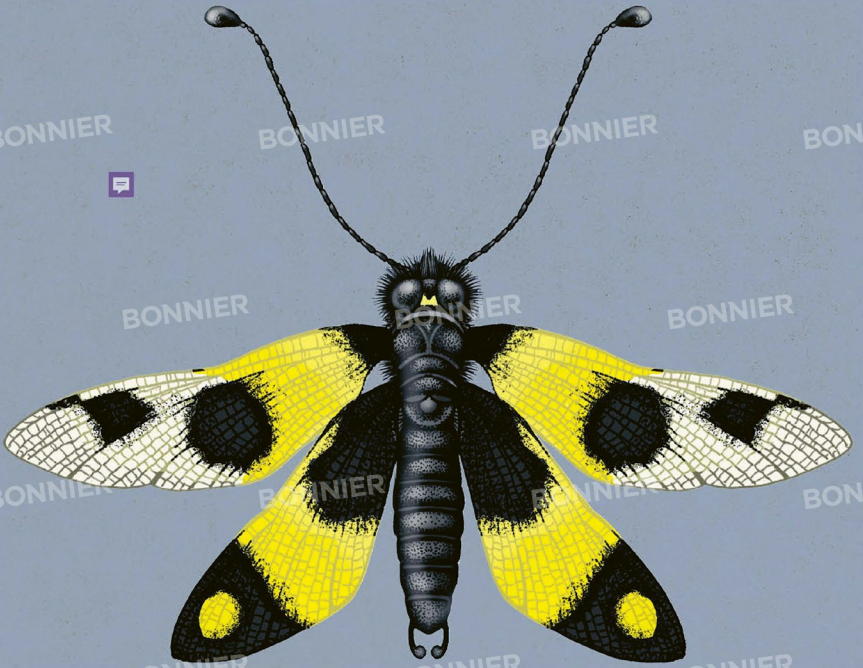

Egyptian spoonwing
Nemoptera aegyptiaca

Threadwing antlion
Dielisroce hebraea

Lubber grasshopper
Taeniopoda eques

Threadwing antlion larva
Dielisroce hebraea

Head-stander beetle
Onymacris unguicularis

Saharan silver ant
Cataglyphis bombycina

Earwigfly
Meropse tuber

Snow flea
Boreus hyemalis

Rabbit flea
Spilopsyllus cuniculi

European scorpionfly
Panorpa communis

European scorpionfly larva

Owfly
Libellula coccaeus

Green lacewing
Chrysopa perla

Alderfly
Sialis lutaria

Snakefly
Phaestigma notata

Common eastern firefly
Photinus pyralis

Bullet ant (worker)
Papaponera clavata

Bulldog ant (worker)
Myrmecia pyriformis

Honeypot ant (worker)
Camponotus inflatus

Fire ant (worker)
Solenopsis invicta