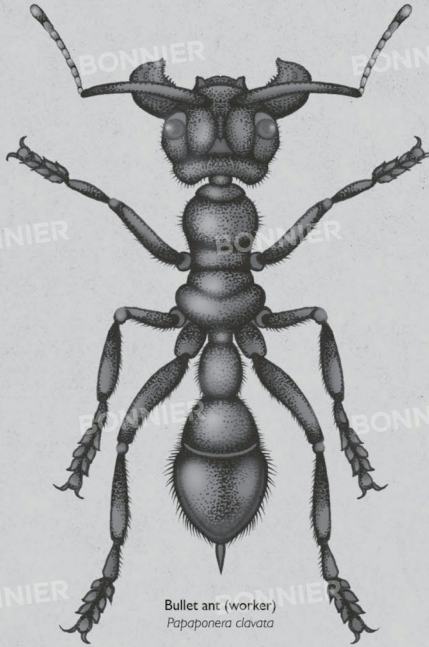

Egyptian spoonwing
Nemoptera aegyptiaca

Threadwing antlion
Dielisroce hebraea

Lubber grasshopper
Taeniopoda eques

Threadwing antlion larva
Dielisroce hebraea

Head-stander beetle
Onymacris unguicularis

Saharan silver ant
Cataglyphis bombycina

Earwigfly
Meropse tuber

Snow flea
Boreus hyemalis

Rabbit flea
Spilopsyllus cuniculi

European scorpionfly
Panorpa communis

European scorpionfly larva

Owfly
Libellula coccaeus

Green lacewing
Chrysopa perla

Alderfly
Sialis lutaria

Snakefly
Phaestigma notata

Common eastern firefly
Photinus pyralis

Bullet ant (worker)
Papaponera clavata

Bulldog ant (worker)
Myrmecia pyriformis

Honeypot ant (worker)
Camponotus inflatus

Fire ant (worker)
Solenopsis invicta

Pharaoh ant
Monomorium pharaonis

Spotted-winged antlion larva (side)

Spotted-winged antlion (adult)
Dendoleon obsolitus

Spotted-winged antlion larva (top)