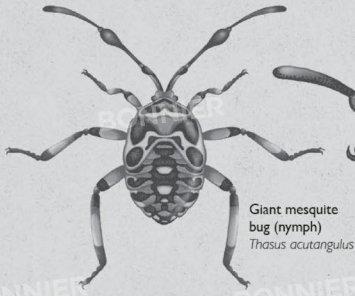

Yellow-shouldered ladybird
Apolinus lividigaster

Tropical Rainforests

Lantern bug
Fulgora lateraria

Acteon beetle
Megasoma octaeon

African giant swallowtail
Papilio amimachus

Hercules beetle (male)
Dynastes hercules

Thorny devil stick insect
Eurycantha calcarata

Pink katydid (female)
Eulophophyllum lobulatum

Harlequin beetle
Acrocnus longimanus

Pink katydid (male)
Eulophophyllum lobulatum

Ground beetle
Abax parallelepipedus

African dung beetle
Kheper nigroaeneus

Silk moth
Bombyx mori

Morgan's sphinx moth
Xanthopan morgani

Buff-tailed bumblebee
Bombus terrestris

Squash bee
Peponapis pruinosa

Yellow dung fly
Scathophaga stercoraria

Ceratopogonid midge
Forcipomyia sp.

Giant mesquite bug (nymph)
Thasus acutangulus

Green shield bug
Palomena prasina

Thorn bug (front)
Umbonia crassicornis

Thorn bug (side)
Umbonia crassicornis

Giant mesquite bug (adult)
Thasus acutangulus