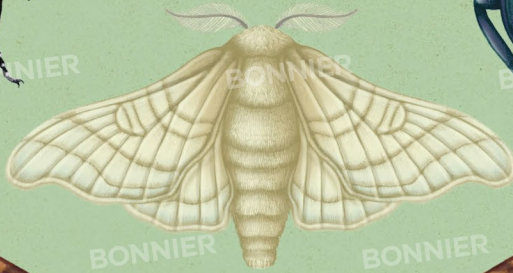

Red velvet ant (female)
Dasytilla occidentalis

Giant scoliid wasp
Megascolia procer

Stag beetle (male)
Lucanus cervus

Seven-spot ladybird
Coccinella septempunctata

Mexican bean beetle
Epilachna varivestis

Eyed ladybird
Anatis ocellata

Harlequin ladybird
Harmonia axyridis

22-spot ladybird
Psylliobora vigintiduopunctata

Striped ladybird
Micraspis frenata

Steelblue ladybird
Halmus chalybeus

Pink-spotted ladybird
Coleomegilla maculata

Yellow-shouldered ladybird
Apolinus lividigaster

Tropical Rainforests

Lantern bug
Fulgora lateraria

Acteon beetle
Megasoma octaeon

African giant swallowtail
Papilio amimachus

Hercules beetle (male)
Dynastes hercules

Thorny devil stick insect
Eurycantha calcarata

Pink katydid (female)
Eulophophyllum lobulatum

Harlequin beetle
Acrocnus longimanus

Pink katydid (male)
Eulophophyllum lobulatum

Ground beetle
Abax parallelepipedus