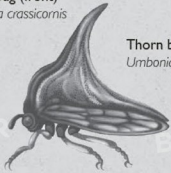

African dung beetle
Kheper nigroaeneus

Silk moth
Bombyx mori

Morgan's sphinx moth
Xanthopan morgani

Buff-tailed bumblebee
Bombus terrestris

Squash bee
Peponapis pruinosa

Yellow dung fly
Scathophaga stercoraria

Ceratopogonid midge
Forcipomyia sp.

Giant mesquite bug (nymph)
Thasus acutangulus

Green shield bug
Palomena prasina

Thorn bug (front)
Umbonia crassicornis

Thorn bug (side)
Umbonia crassicornis

Giant mesquite bug (adult)
Thasus acutangulus

Candy-striped leafhopper
Graphocephala coccinea

Brown marmorated stink bug
Halyomorpha halys

Kissing bug
Triatoma infestans

Water scorpion
Nepa cinerea

Black bean aphid
Aphis fabae

Peach-potato aphid
Myzus persicae