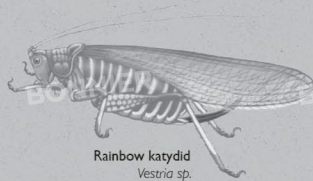

Jungle nymph
Heteropteryx dilatata

Hypothesis sp.

Scarce swallowtail
Iphiclydes podalirius

Giant blue morpho
Morpho didius

House cricket
Acheta domestica

Stone grasshopper
Trachypetrella anderssonii

Wetapunga
Deinacrida heteracantha

Hooded grasshopper
Teratodes monticolis

Rainbow katydid
Vestria sp.

Desert locust
Schistocerca gregaria

Monachidium lunum (side)

European mole cricket
Gryllotalpa gryllotalpa

Monachidium lunum (front)

Ponds, Streams and Rivers