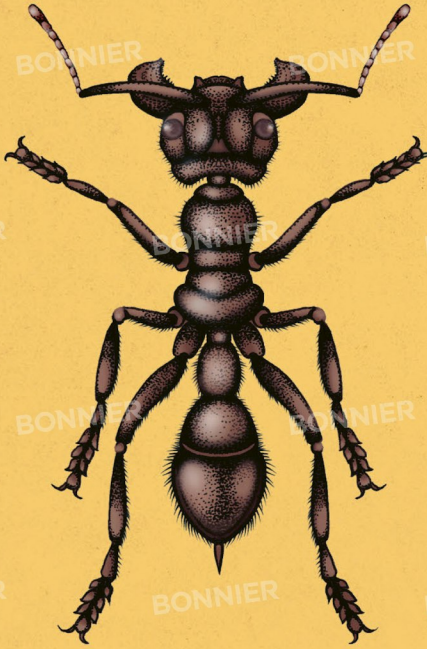

Egyptian spoonwing
Nemoptera aegyptiaca

Threadwing antlion
Dielisroce hebraea

Lubber grasshopper
Taeniopoda eques

Threadwing antlion larva
Dielisroce hebraea

Head-stander beetle
Onymacris unguicularis

Saharan silver ant
Cataglyphis bombycina

Earwigfly
Meropse tuber

Snow flea
Boreus hyemalis

Rabbit flea
Spilopsyllus cuniculi

European scorpionfly
Panorpa communis

European scorpionfly larva

Owfly
Libellula coccaeus

Green lacewing
Chrysopa perla

Alderfly
Sialis lutaria

Snakefly
Phaestigma notata

Common eastern firefly
Photinus pyralis

Bullet ant (worker)
Papaponera clavata

Bulldog ant (worker)
Myrmecia pyriformis

Honeypot ant (worker)
Camponotus inflatus

Fire ant (worker)
Solenopsis invicta

Pharaoh ant
Monomorium pharaonis

Spotted-winged antlion larva (side)

Spotted-winged antlion (adult)
Dendoleon obsolitus

Spotted-winged antlion larva (top)