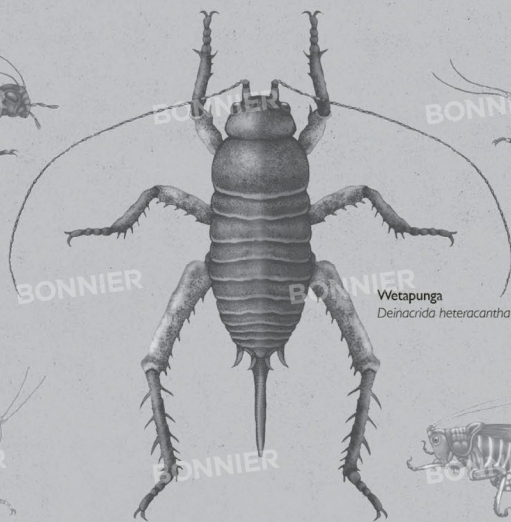

Indian stick insect
Carausius morosus

Common earwig
Forficula dentata

Maritime earwig
Anisolabis maritima

Giant Chinese stick insect
Phryganisua chinensis

Giant Malaysian leaf insect
Pulchriphyllum giganteum

Jungle nymph
Heteropteryx dilatata

Hypothesis sp.

Scarce swallowtail
Iphiclydes podalirius

Giant blue morpho
Morpho didius

House cricket
Acheta domestica

Stone grasshopper
Trachypetrella anderssonii

Wetapunga
Deinacrida heteracantha

Hooded grasshopper
Teratodes monticolis

Rainbow katydid
Vestria sp.

Desert locust
Schistocerca gregaria

Monachidium lunum (side)

European mole cricket
Gryllotalpa gryllotalpa

Monachidium lunum (front)

Ponds, Streams and Rivers

House fly egg

House fly larva

House fly pupa

Antarctic midge
Belgica antarctica

Marmalade hoverfly
Episyrphus balteatus

House fly
Musca domestica

Tsetse fly
Glossina morsitans

Bee-fly
Bombylus major