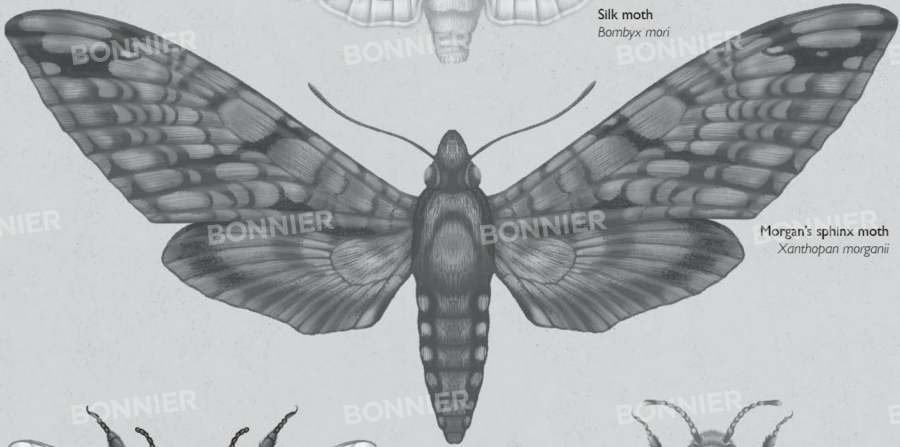

Eyed ladybird
Anatis ocellata

Harlequin ladybird
Harmonia axyridis

22-spot ladybird
Psylliobora vigintiduopunctata

Striped ladybird
Micraspis frenata

Steelblue ladybird
Halmus chalybeus

Pink-spotted ladybird
Coleomegilla maculata

Yellow-shouldered ladybird
Apolinus lividigaster

Tropical Rainforests

Lantern bug
Fulgora lateraria

Acteon beetle
Megasoma octaeon

African giant swallowtail
Papilio amimachus

Hercules beetle (male)
Dynastes hercules

Thorny devil stick insect
Eurycantha calcarata

Pink katydid (female)
Eulophophyllum lobulatum

Harlequin beetle
Acrocnus longimanus

Pink katydid (male)
Eulophophyllum lobulatum

Ground beetle
Abax parallelepipedus

African dung beetle
Kheper nigroaeneus

Silk moth
Bombyx mori

Morgan's sphinx moth
Xanthopan morgani

Buff-tailed bumblebee
Bombus terrestris

Squash bee
Peponapis pruinosa

Yellow dung fly
Scathophaga stercoraria