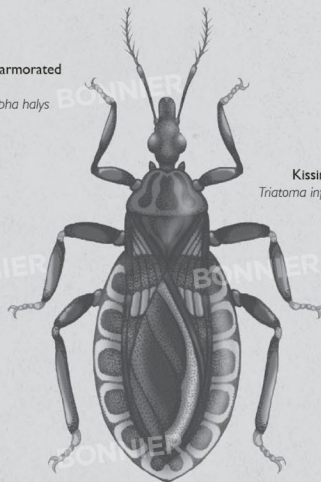

African dung beetle
Kheper nigroaeneus

Silk moth
Bombyx mori

Morgan's sphinx moth
Xanthopan morgani

Buff-tailed bumblebee
Bombus terrestris

Squash bee
Peponapis pruinosa

Yellow dung fly
Scathophaga stercoraria

Ceratopogonid midge
Forcipomyia sp.

Giant mesquite bug (nymph)
Thasus acutangulus

Green shield bug
Palomena prasina

Thorn bug (front)
Umbonia crassicornis

Thorn bug (side)
Umbonia crassicornis

Giant mesquite bug (adult)
Thasus acutangulus

Candy-striped leafhopper
Graphocephala coccinea

Brown marmorated stink bug
Halyomorpha halys

Kissing bug
Triatoma infestans

Water scorpion
Nepa cinerea

Black bean aphid
Aphis fabae

Peach-potato aphid
Myzus persicae