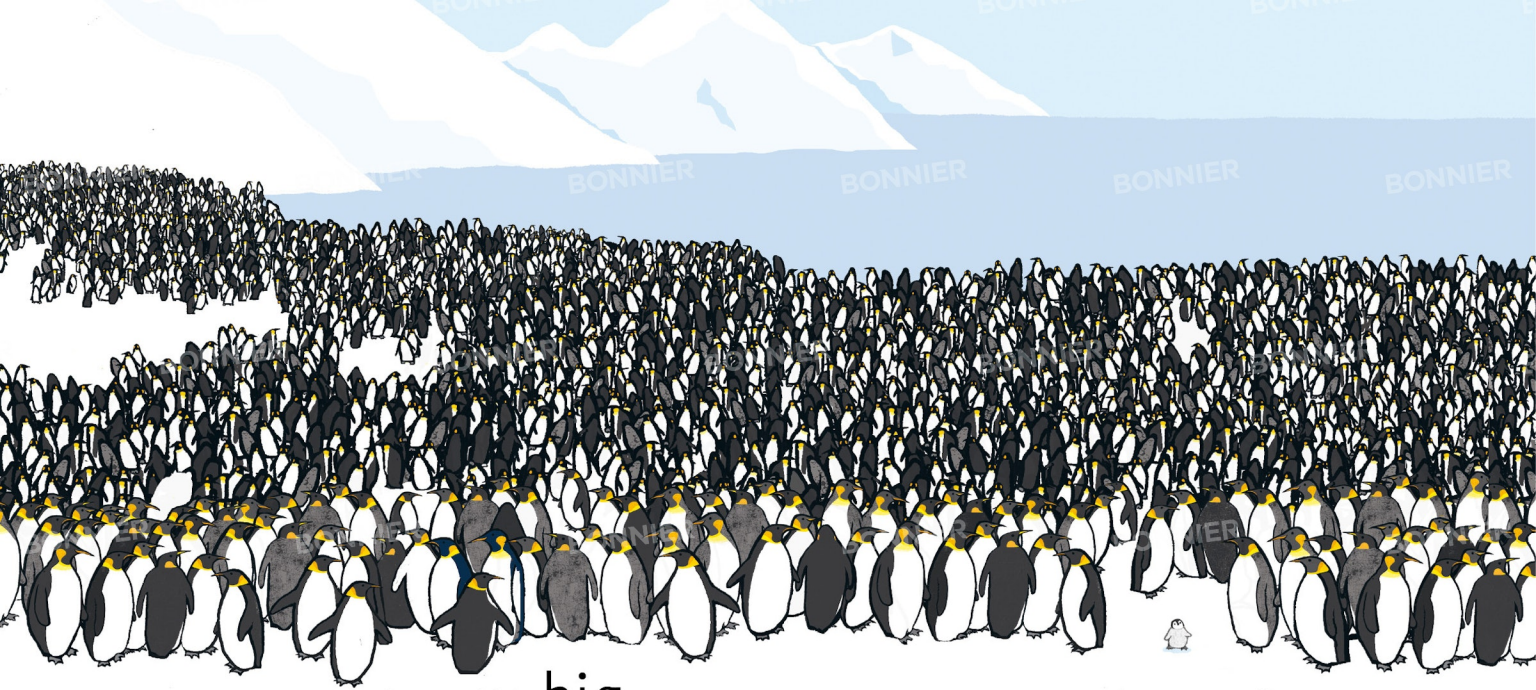

The world is **big**...

and I am small.