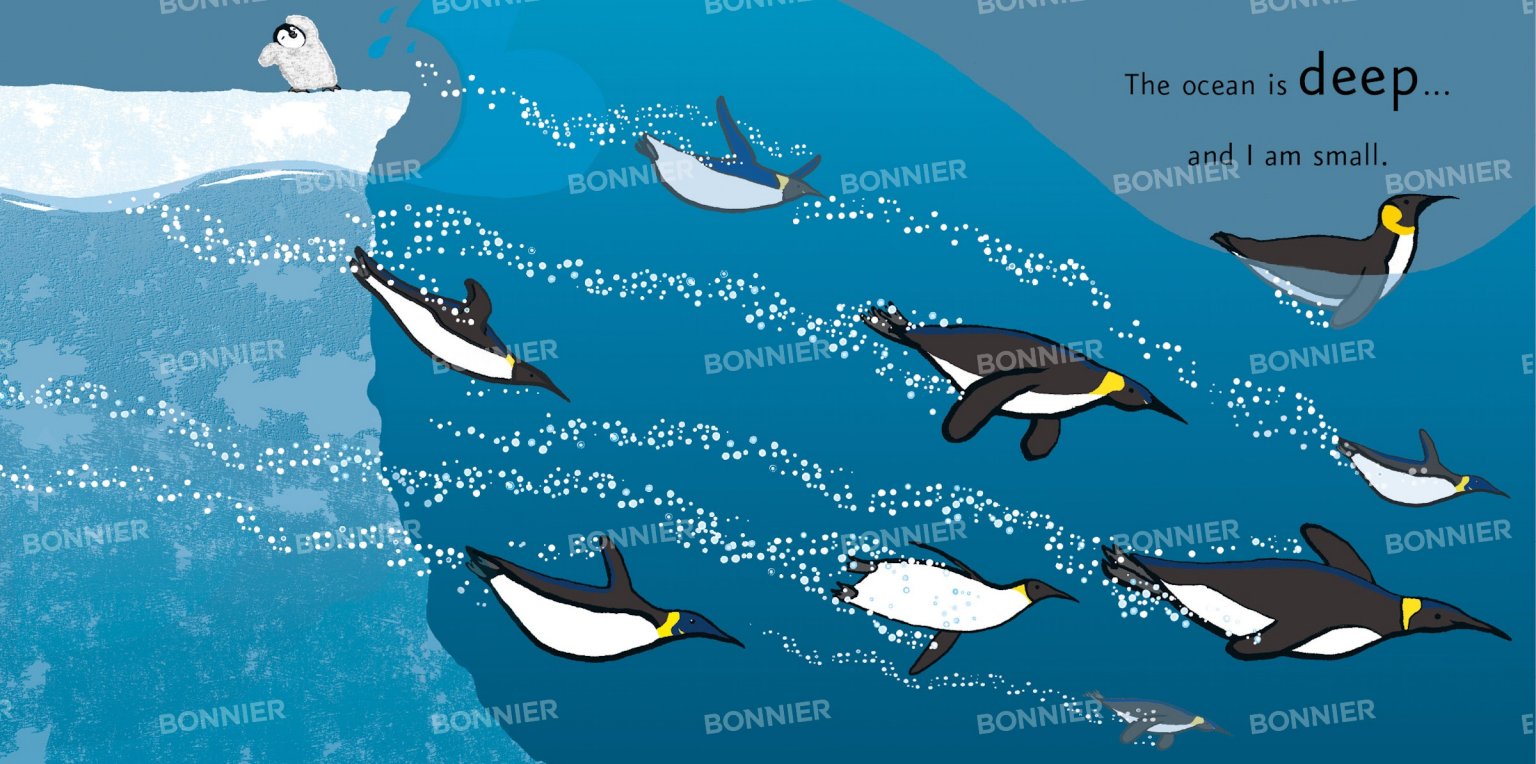

An illustration of a large penguin parent and a smaller chick. The parent penguin is shown from the chest up, with a black head and neck, a yellow patch on its chest, and a white belly. The chick is smaller, with a black head and neck, a white belly, and a greyish body. The background is blue with white snowflakes.

Me...

Emma Dodd

Me...

Emma Dodd

The world is **big**...

and I am small.

The world is **fast**...

and I am small.

The ocean is deep...
and I am small.

The mountains are **steep**...

and I am small.

The wind is **strong**... and I am small.

The winter is **long**... and I am small.

The sky is **high...**

and I am small

The stars stretch far...

and I am small.

These things are big and long and deep,

and strong and high and far and steep...

An illustration of a large, fluffy white penguin standing on the right side of the page. At its feet sits a much smaller, fluffy white penguin chick with a dark brown head and beak. The background shows a snowy, icy landscape with blue mountains and a dark blue sky filled with white stars. Two white icebergs are visible in the distance. The overall style is simple and illustrative.