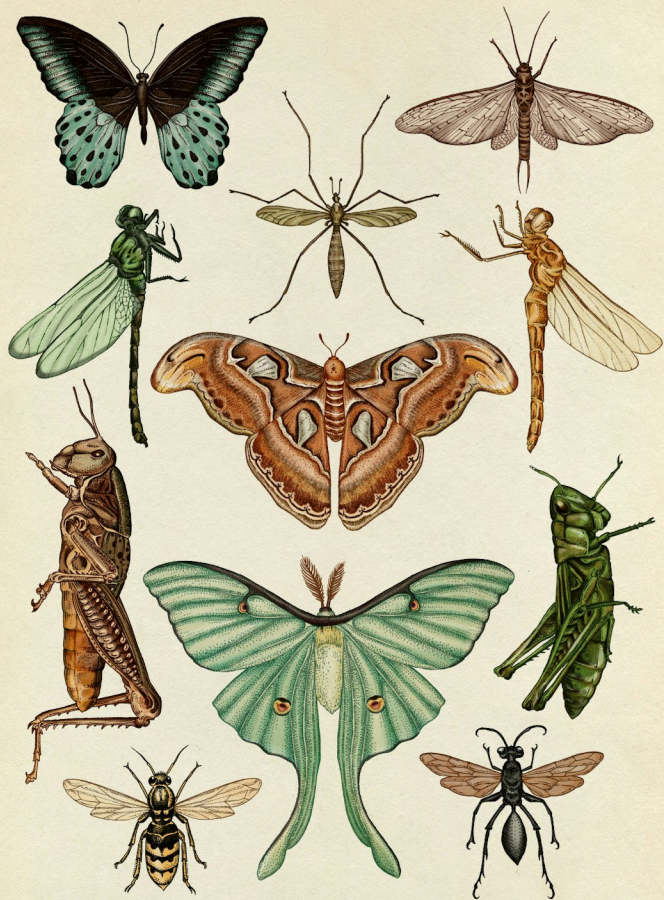

# POSTER BOOK

28 PULL OUT POSTERS INSIDE

Welcome  
to the  
Museum

ADMIT ALL

**B**  
**I**  
**G**  
**P**  
**I**  
**C**  
**T**  
**U**  
**R**  
**E**  
**P**  
**R**  
**E**  
**S**

Curated by KATIE SCOTT

Blue Mormon butterfly

Mayfly

Crane fly

Emperor dragonfly

Pale snake-tail dragonfly

Atlas moth

Plains lubber grasshopper

Common green grasshopper

Common wasp

Luna moth

Great black wasp

Red mullet

West Indian  
Ocean coelacanth

Sockeye salmon

Sea lamprey

Atlantic mackerel

Giant oarfish