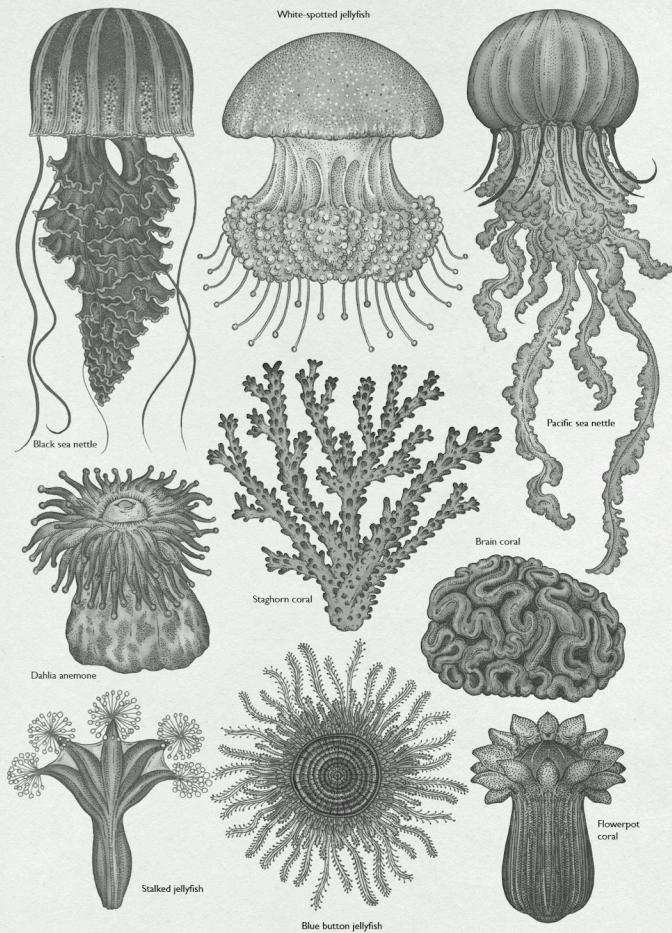

# POSTER BOOK

28 PULL OUT POSTERS INSIDE

Welcome  
to the  
Museum

ADMIT ALL

**B**  
**I**  
**G**  
**P**  
**I**  
**C**  
**T**  
**U**  
**R**  
**E**  
**P**  
**R**  
**E**  
**S**

Curated by KATIE SCOTT

Blue Mormon butterfly

Mayfly

Crane fly

Emperor dragonfly

Pale snake-tail dragonfly

Atlas moth

Plains lubber grasshopper

Common green grasshopper

Common wasp

Luna moth

Great black wasp

Red mullet

West Indian  
Ocean coelacanth

Sockeye salmon

Sea lamprey

Atlantic mackerel

Giant oarfish