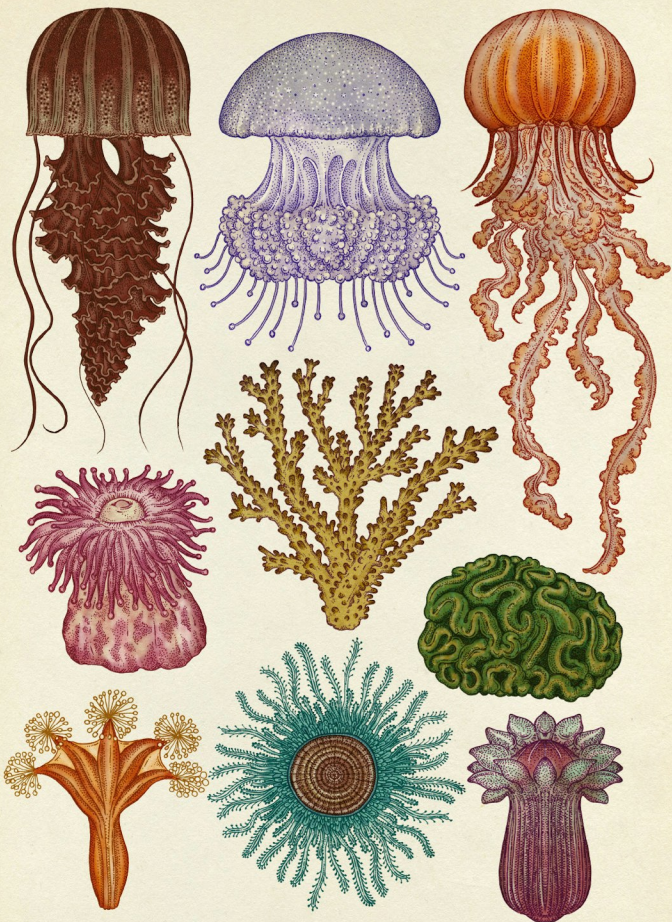

# POSTER BOOK

28 PULL OUT POSTERS INSIDE

Welcome  
to the  
Museum

ADMIT ALL

**B**  
**I**  
**G**  
**P**  
**I**  
**C**  
**T**  
**U**  
**R**  
**E**  
**P**  
**R**  
**E**  
**S**

Curated by KATIE SCOTT

Blue Mormon butterfly

Mayfly

Crane fly

Emperor dragonfly

Pale snake-tail dragonfly

Atlas moth

Plains lubber grasshopper

Common green grasshopper

Common wasp

Luna moth

Great black wasp

Red mullet

West Indian  
Ocean coelacanth

Sockeye salmon

Sea lamprey

Atlantic mackerel

Giant oarfish