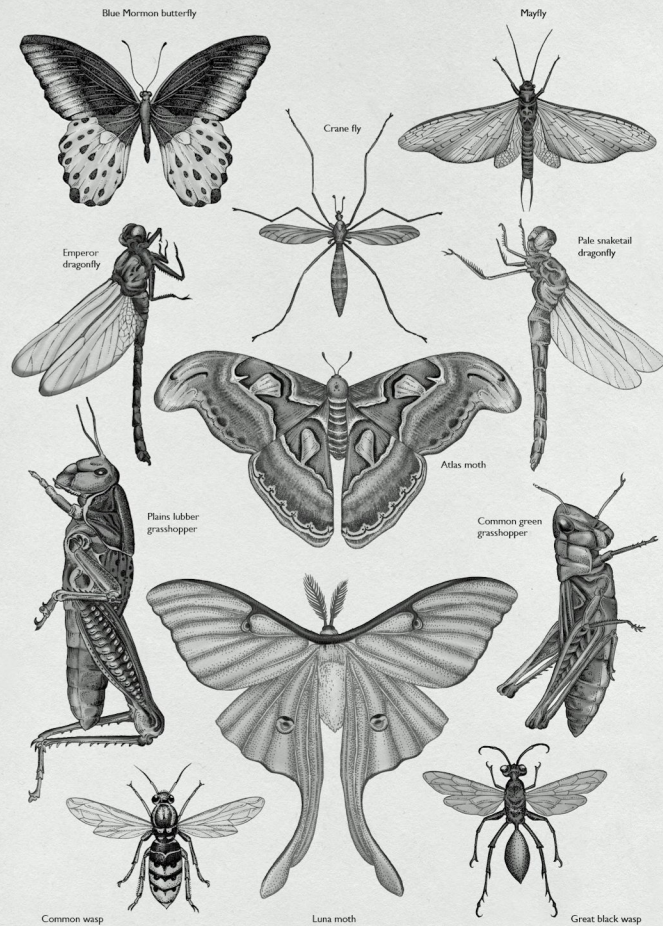

# POSTER BOOK

28 PULL OUT POSTERS INSIDE

Welcome  
to the  
Museum

ADMIT ALL

**B**  
**I**  
**G**  
**P**  
**I**  
**C**  
**T**  
**U**  
**R**  
**E**  
**P**  
**R**  
**E**  
**S**

Curated by KATIE SCOTT

Blue Mormon butterfly

Mayfly

Crane fly

Emperor dragonfly

Pale snake-tail dragonfly

Atlas moth

Plains lubber grasshopper

Common green grasshopper

Common wasp

Luna moth

Great black wasp

Red mullet

West Indian  
Ocean coelacanth

Sockeye salmon

Sea lamprey

Atlantic mackerel

Giant oarfish