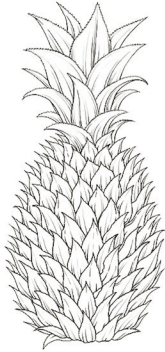

Red pineapple

Ananas bracteatus
Plant height: 1.2m

Draw the dandelion life cycle
in the correct order