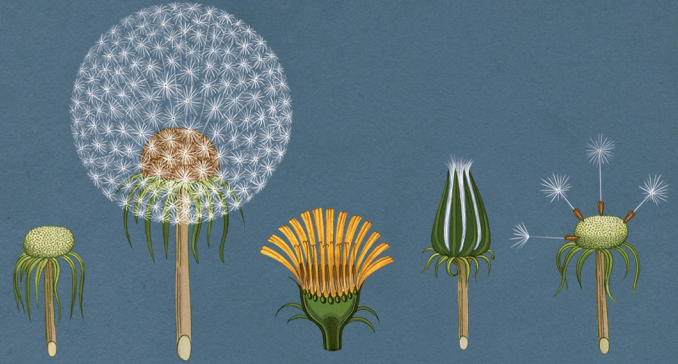

Ananas bracteatus
Plant height: 1.2m

Draw the dandelion life cycle
in the correct order

1

2

3

4

5