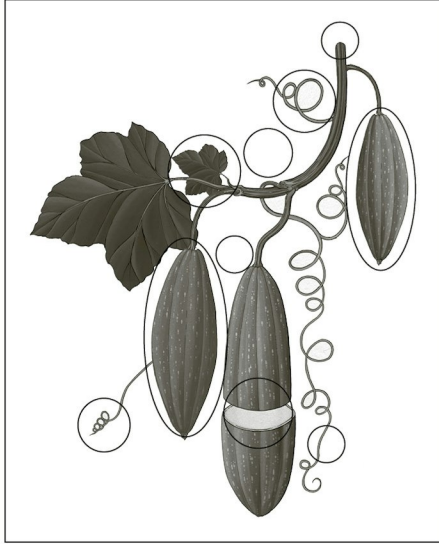

Answers

Sponge gourd