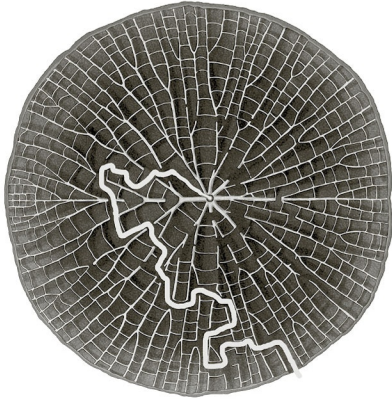

Answers

Amazon water lily

Victoria amazonica

Width: up to 2.5m

Draw in the other half of this buttercup