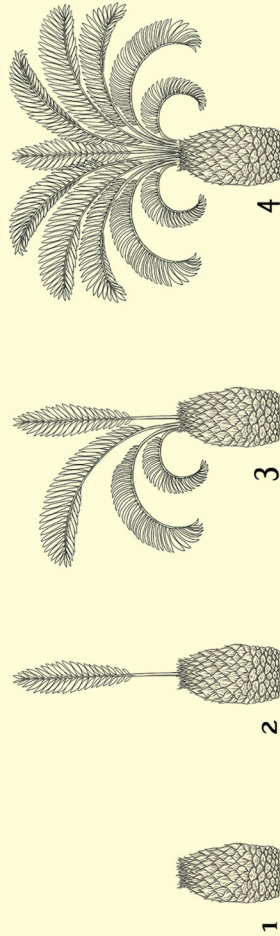

How to draw a cycad tree