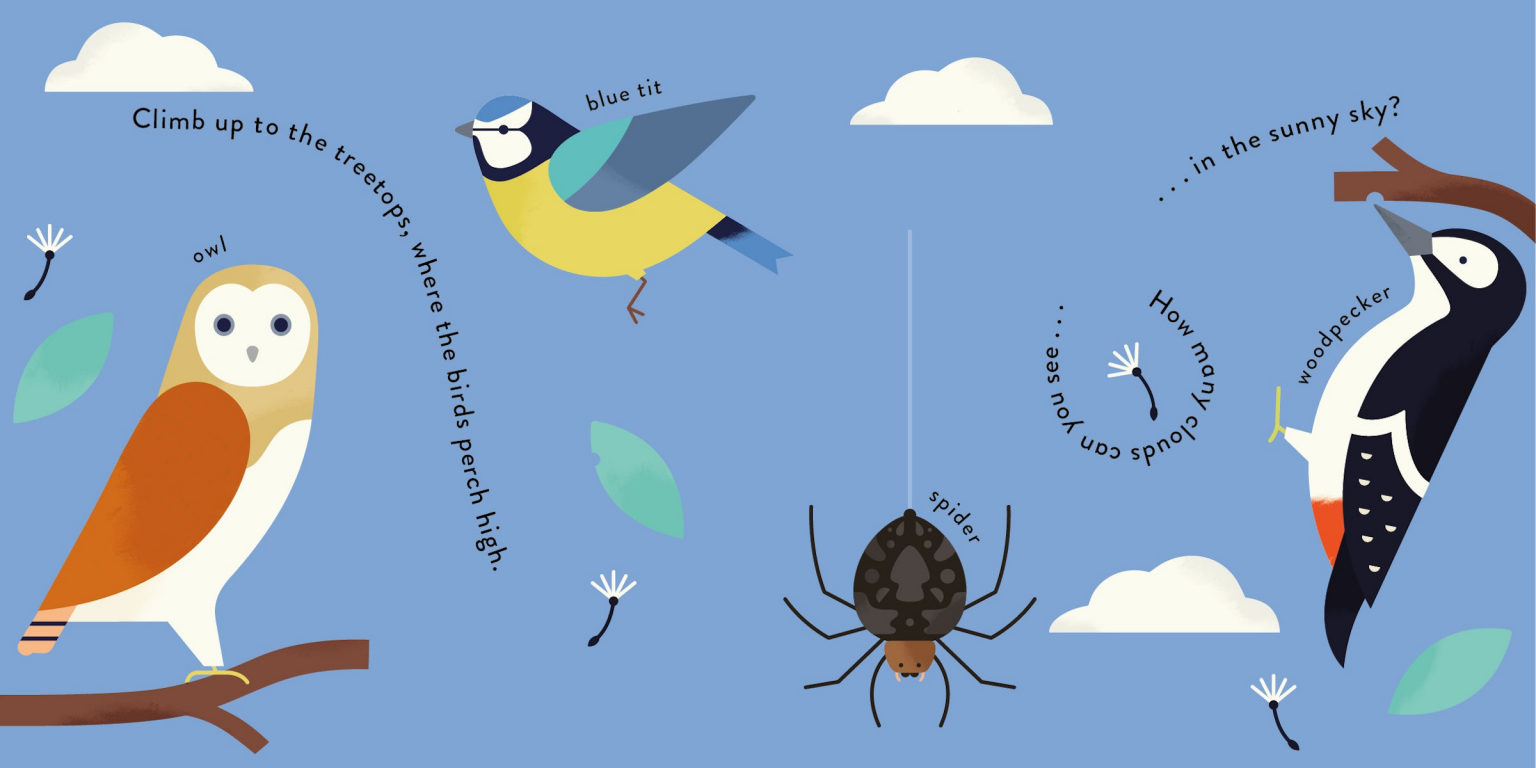

Touch and Trace

In the Garden

Hannah + Holly

snail

Wriggle through the soil and follow me...

beetle

Let's explore the garden, what can you see?

worm

heron

frog

Splish-splash through the water, where frogs like to hop.

fish

dragonfly

On your way through the pond, what can you spot?

Climb up to the treetops, where the birds perch high..

owl

blue tit

spider

woodpecker

How many clouds can you see ...

... in the sunny sky?