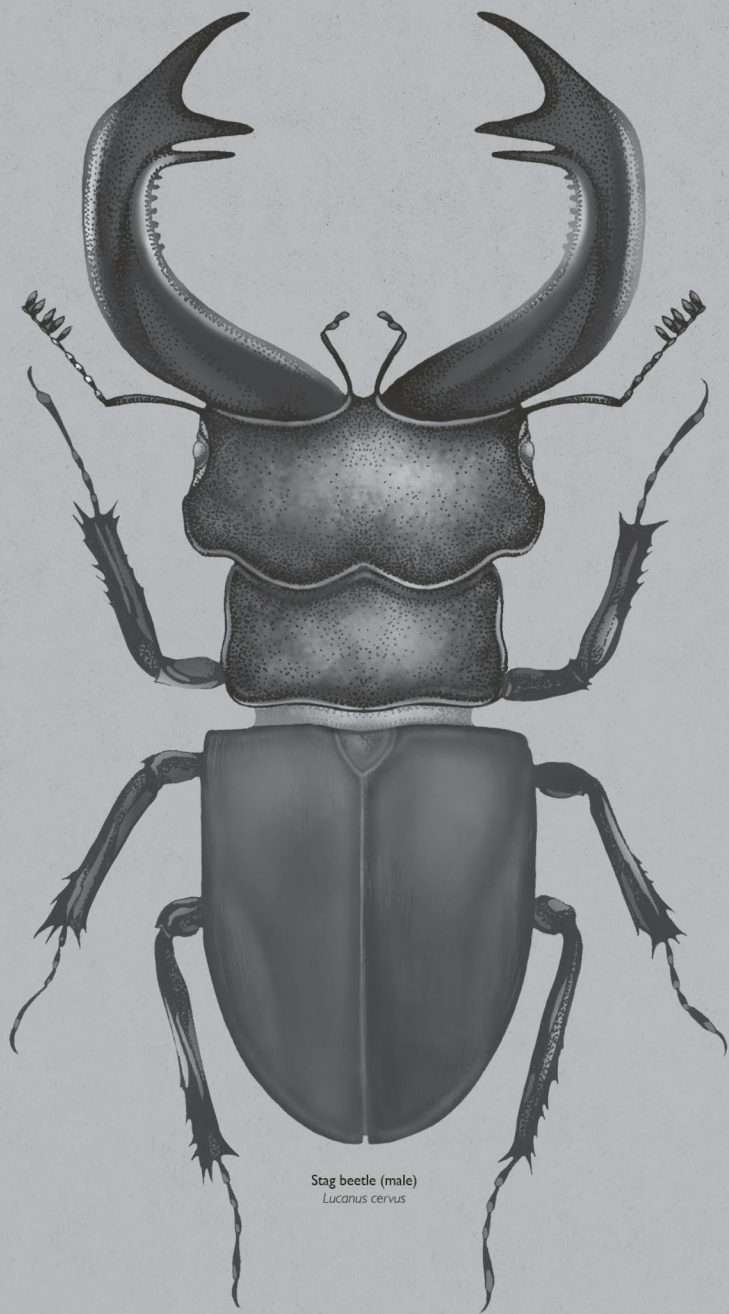

Insectarium

POSTER BOOK

28 PULL OUT POSTERS INSIDE

Welcome
to the
Museum

ADMIT ALL

Royal
Entomological
Society

B
I
G
P
I
C
T
U
R
E
P
R
E
S
S

Curated by EMILY CARTER

Stag beetle (male)
Lucanus cervus

Seven-spot ladybird
Coccinella septempunctata

Mexican bean beetle
Epilachna varivestis

Eyed ladybird
Anatis ocellata

Harlequin ladybird
Harmonia axyridis

22-spot ladybird
Psyllobora vigintiduopunctata

Acteon beetle
Megasoma actaeon

African giant swallowtail
Papilio anthedon

Hercules beetle (male)
Dynastes hercules

Thorny devil
stick insect
*Eurycantha
calcarata*

Pink katydid (female)
Eulophophyllum lobulatum