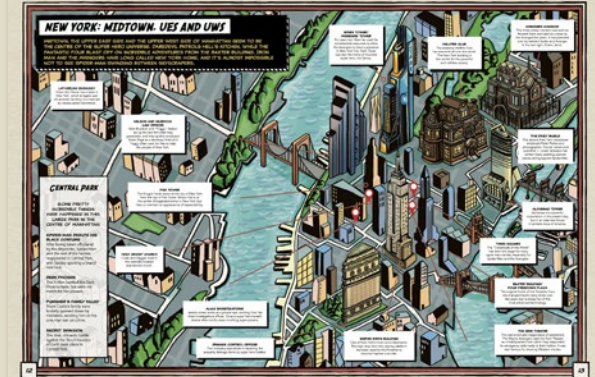

FANTASTIC FOUR

THE RICHARD'S FAMILY ARE ASTRONAUTS WHO WERE GIVEN THEIR POWERS WHEN THEY WERE BOMBARDED BY COSMIC RAYS. NOW THEY ARE ADVENTURERS, HEROES AND SCIENTISTS, BUT MOST IMPORTANT OF ALL, THEY ARE A FAMILY.

- **MR. FANTASTIC** - Reed Richards has stretchable skin that lets him stretch his body into incredible shapes and sizes. He is the master of the field one of the 6 main scientific fields on the planet.
- **HUMAN TORCH** - Sucks energy directly from the sun. It's burning gamma and he, Johnny Storm, can replicate it as a "hot ball" in some ways that are...
- **THE THING** - Ben Grimm is superhumanly strong and he took the hit. Ben Grimm is Reed Richards' best friend, and Reed often turned to him for help. He is able to use Ben's intellect.
- **INVISIBLE WOMAN** - Sue Storm is a genius and a scientist. She is married to Reed and is the captain of the team.

FANTASTIC CHILDREN

- **FRANKLIN RICHARDS** - Reed and Susan Richards' first child is a powerful mutant who has spent his entire life around super heroes.
- **VALERIA RICHARDS** - Valeria is Franklin's younger sister, and a born late scientific genius in her own right. Her godfather is Victor Von Doom.

CHANGES IN THE FF LINEUP

THERE HAVE BEEN LOTS OF DIFFERENT VERSIONS OF THE TEAM AS KEY MEMBERS HAVE LEFT THE TEAM OR BEEN INCAPACITATED.

- **LUKE CAGE JOINS** - Luke Cage filled in when Ben Grimm left the team for a while.
- **THE NEW FANTASTIC FOUR** - The Hulk, Ghost Rider, Spider-Man and Wolverine formed the new Fantastic Four when the original members were thought dead.
- **SPIDER-MAN** - When Johnny Storm was lost in the Negative Zone, his good friend Peter Parker took his place on the team.
- **THE FUTURE FOUNDATION** - Ant-Man led Medusa, Miss Thing and She-Hulk in a temporary team while the Fantastic Four were adventuring in different time zones.
- **BLACK PANTHER'S FF** - Sue and Reed were briefly replaced by Black Panther and Storm.

THE ORIGINAL BAXTER BUILDING LAYOUT

THIS 38-STORY BUILDING IN THE HEART OF NEW YORK WAS THE HOME OF THE FANTASTIC FOUR FOR YEARS.

- FANTASTICOPTER & FANTASTICAR
- VEHICLE HANGARS
- CHEMISTRY LAB
- ELECTRONIC LAB
- RECREATION ROOM
- DINING ROOM
- OBSERVATORY
- ROCKET SLED
- MISSILE MONITORING ROOM
- BIOLOGICAL RESEARCH LAB
- PRIVATE ELEVATOR

Pub Date	14/10/2021
Pub Price	£20.00
ISBN	9781787416383
H x W	370 x 272mm
Binding	Hardback
Age Range	7-9 years
Author	Ned Hartley
Illustrator	Jensine Eckwall
Extent	96pp
Word Count	25000 words
Rights Available	World